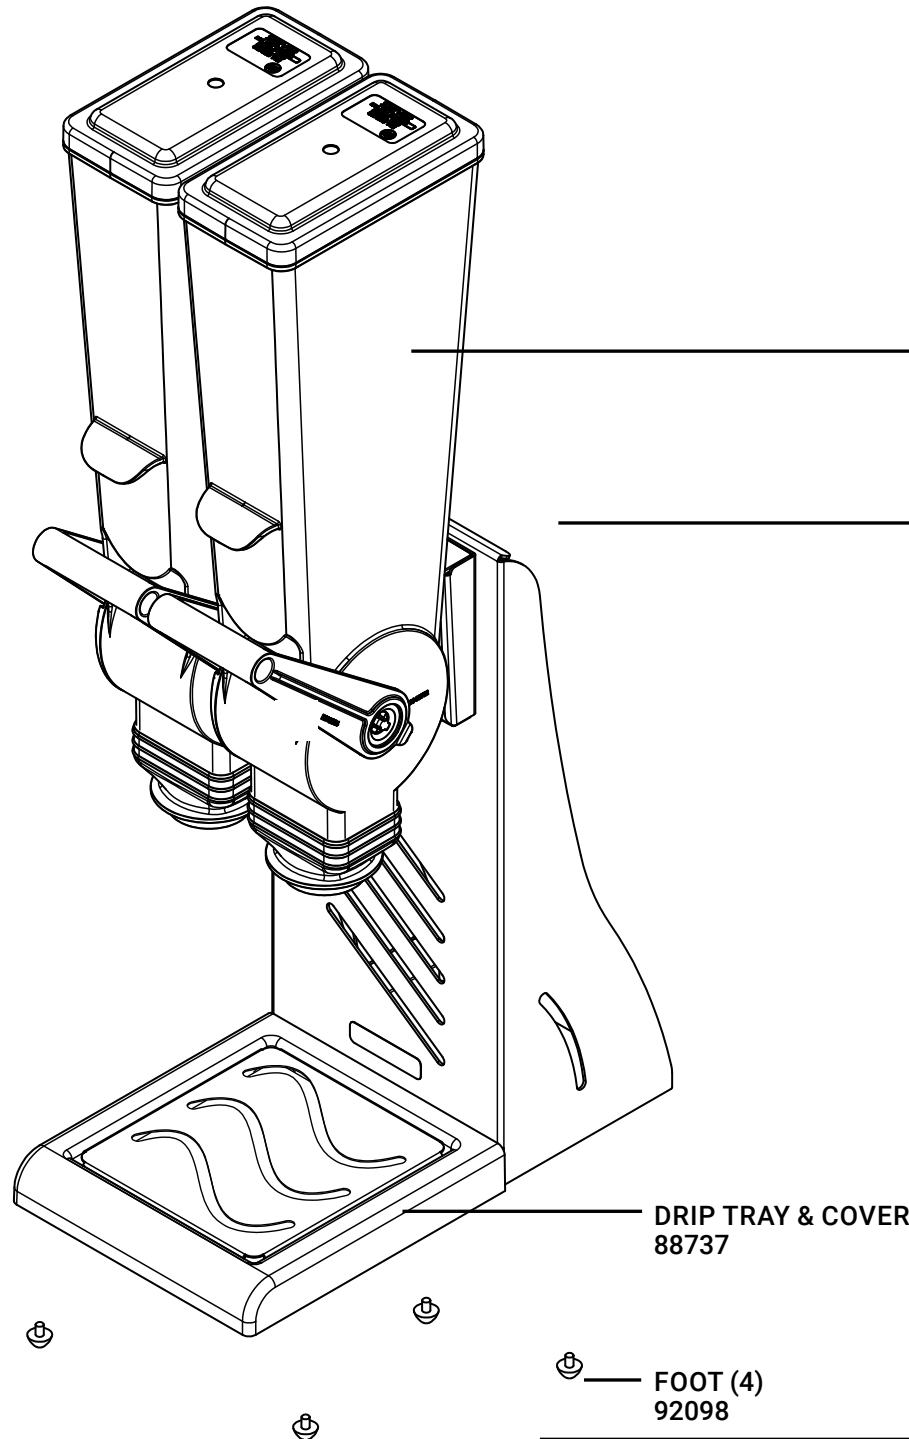

SERVER

• E S S E N T I A L S •

262.628.5600 | 800.558.8722
spsales@server-products.com

100942

SlimLine 2L Double
Countertop
Custom

CONTAINS
QTY. 2 OF
SLIMLINE
DFD-2L
100954

SLIMLINE
DOUBLE STAND
88814

DRIP TRAY & COVER
88737

FOOT (4)
92098