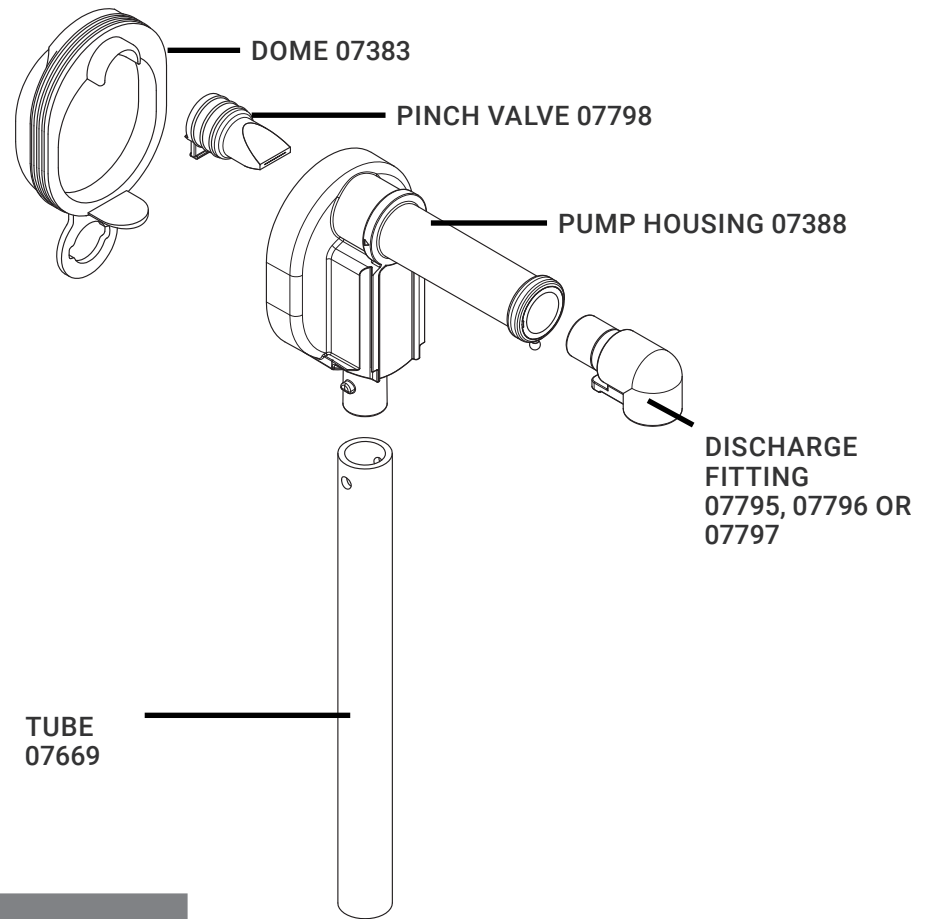

100239

Direct-Pour
Express Pump

Complete View for Reference

MODEL 100239

PART	QTY	DESCRIPTION
07383	1	PUMP DOME, BLACK
07798	1	LARGE PINCH VALVE
07388	1	PUMP HOUSING
07669	1	9½" TUBE
07795	1	DISCHARGE FITTING, SMALL
07796	1	DISCHARGE FITTING, MEDIUM
07797	1	DISCHARGE FITTING, LARGE