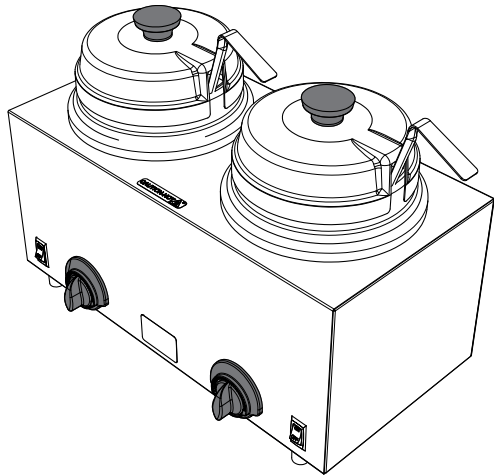

81220

Twin Fudge Server Twin FS

Complete View for Reference

PART	QTY	DESCRIPTION
82509	2	LID ASSEMBLY
82561	2	LADLE (10", 1 OZ)
82507	2	ADAPTER
82063	2	SPACER
81210	1	BASE ONLY FOR TWIN FS/FSP